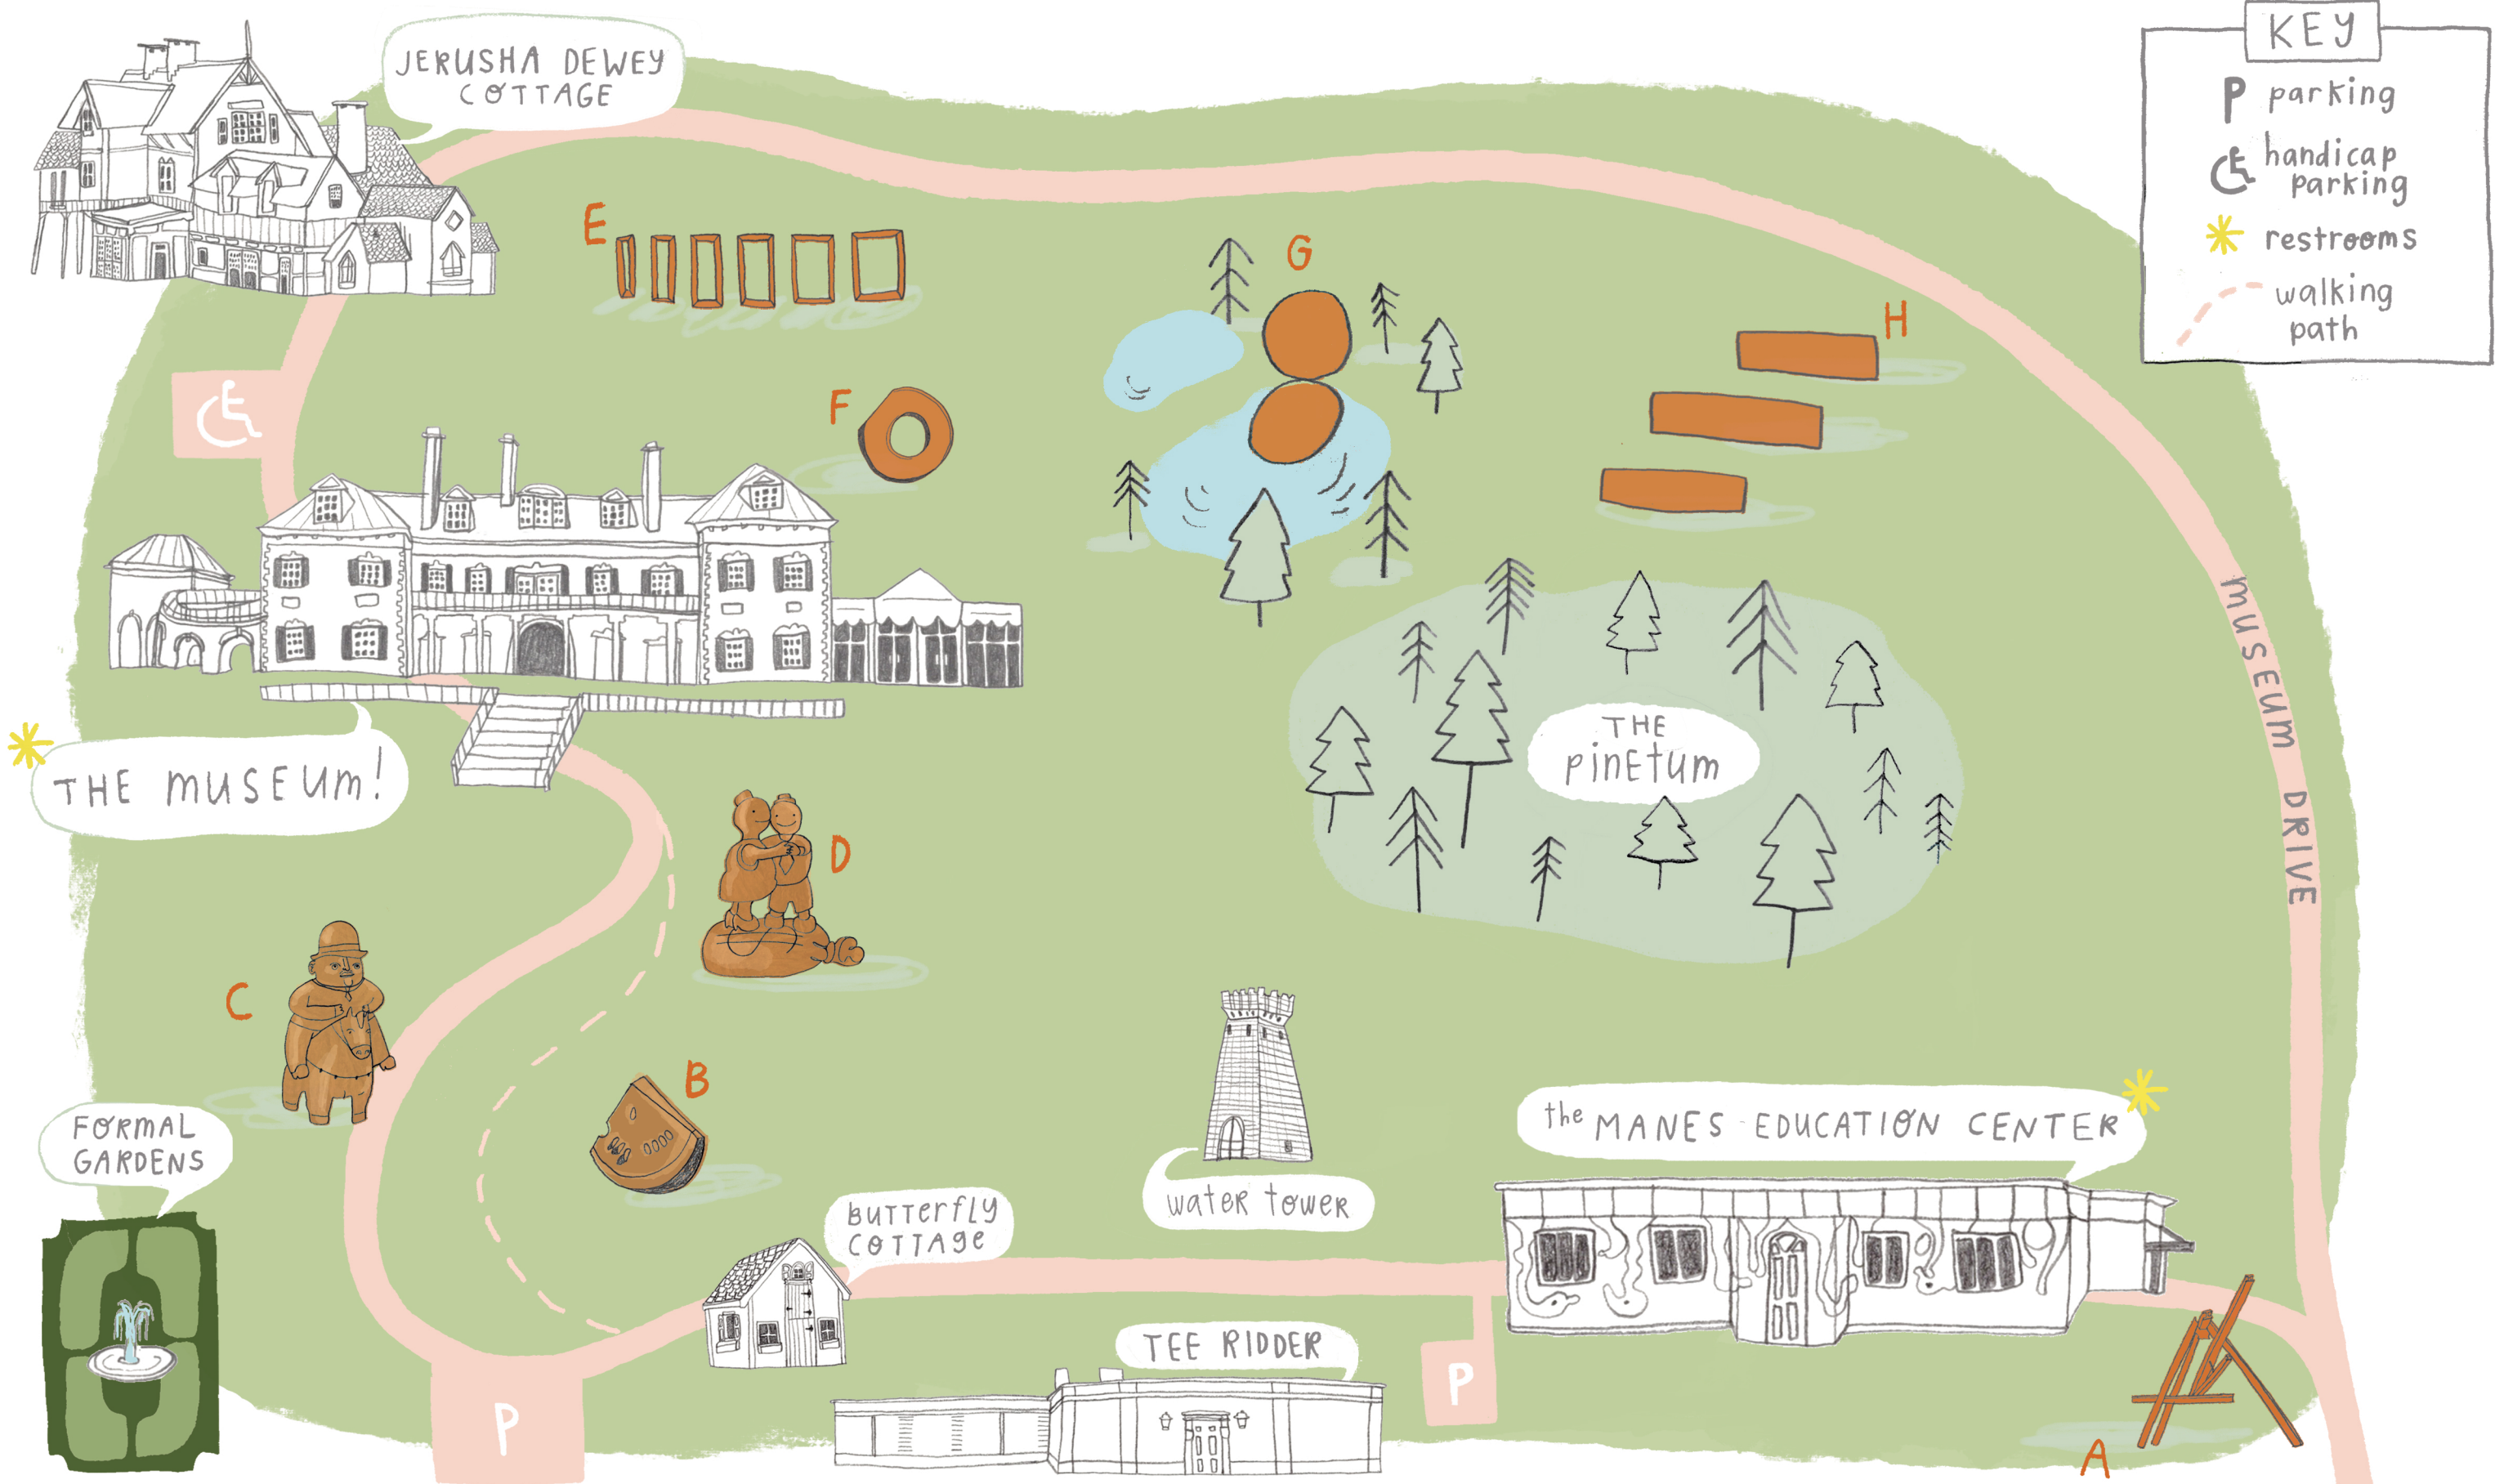

THE NASSAU COUNTY MUSEUM OF ART

KEY

- P** parking
- ♿** handicap parking
- *** restrooms
- - -** walking path

A One O'clock B Sandia C man on Horseback D Free Money E Redbank F Homage to Noguchi G wood DUCK H Equal Elevations